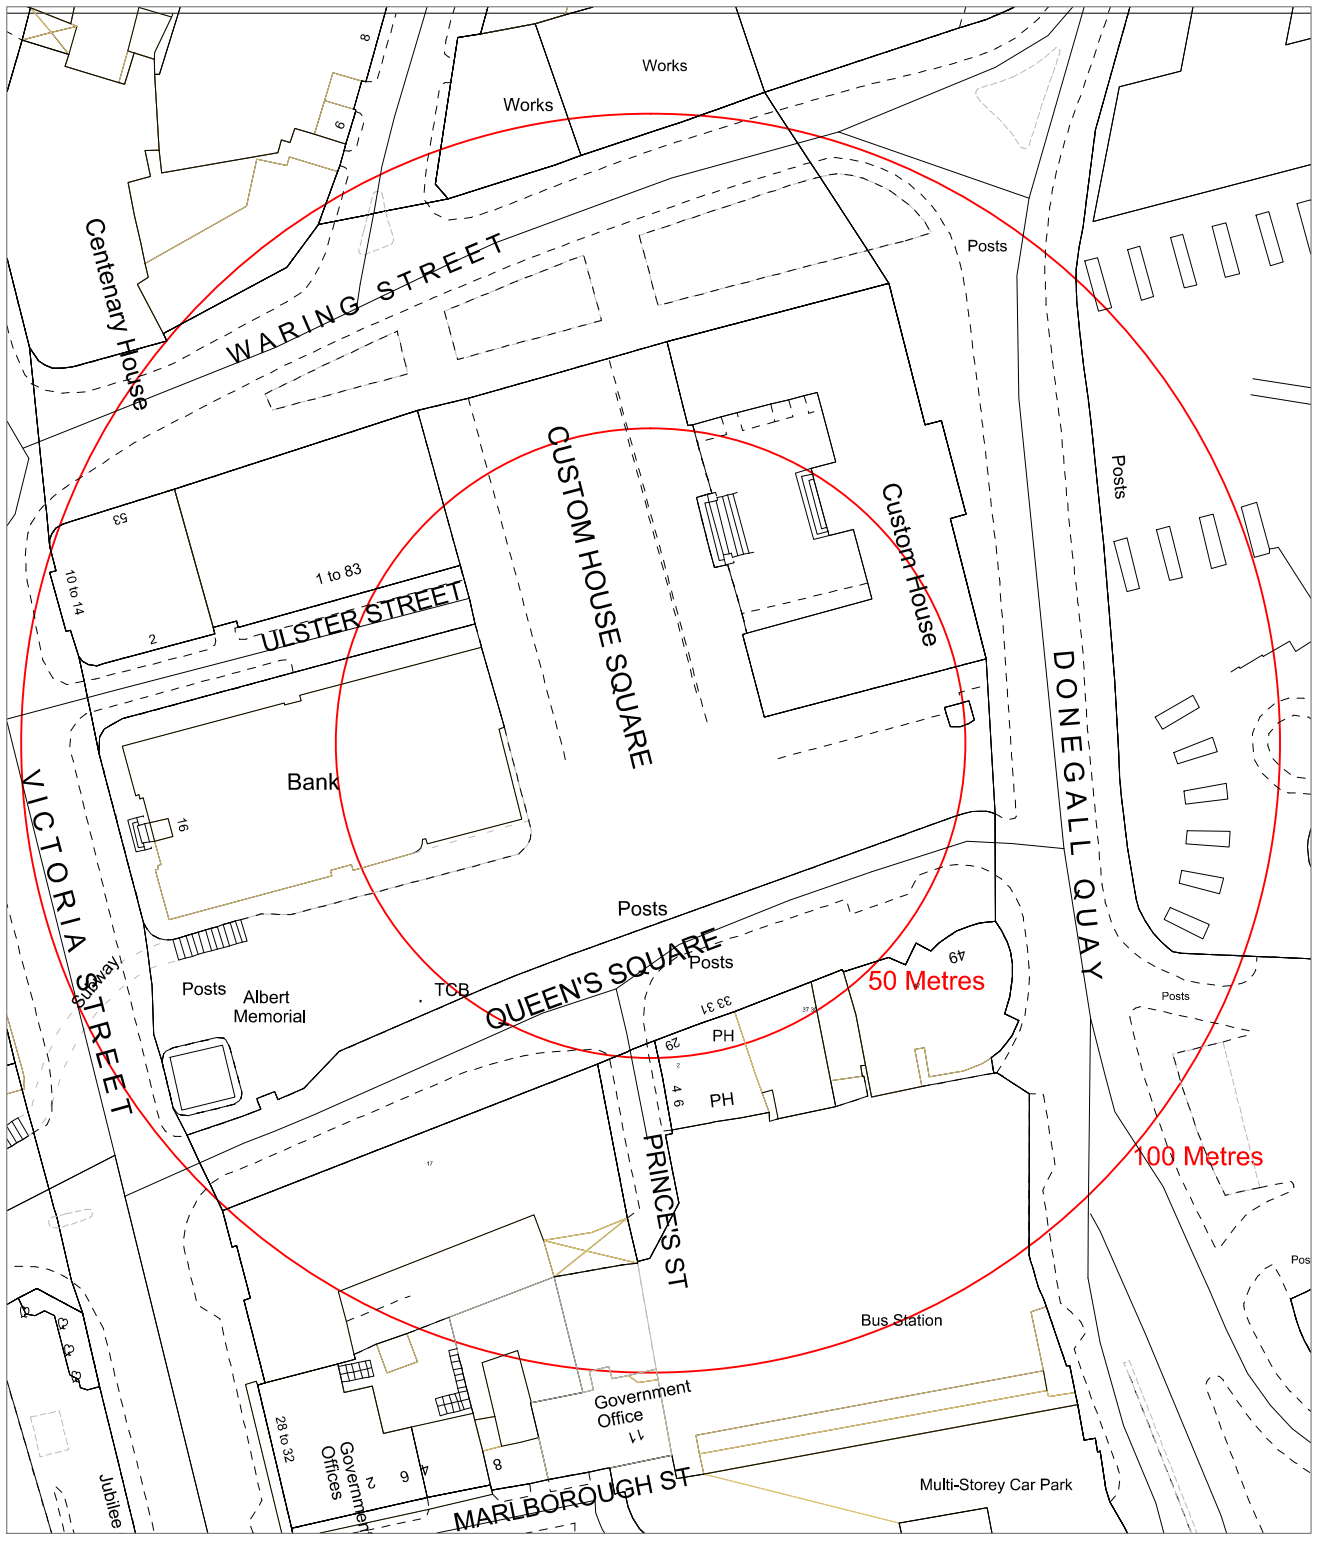

Building Control Service

Belfast Mapping Data v3.0
Prepared by I.S.B.
Based upon the Ordnance Survey
Of Northern Ireland map with the
permission of the Director & Chief Executive.
© CROWN COPYRIGHT 2003

Appendix 2

DRAWN BY MT
DATE 07/03/2017

Custom House Square

SCALE 1:1250